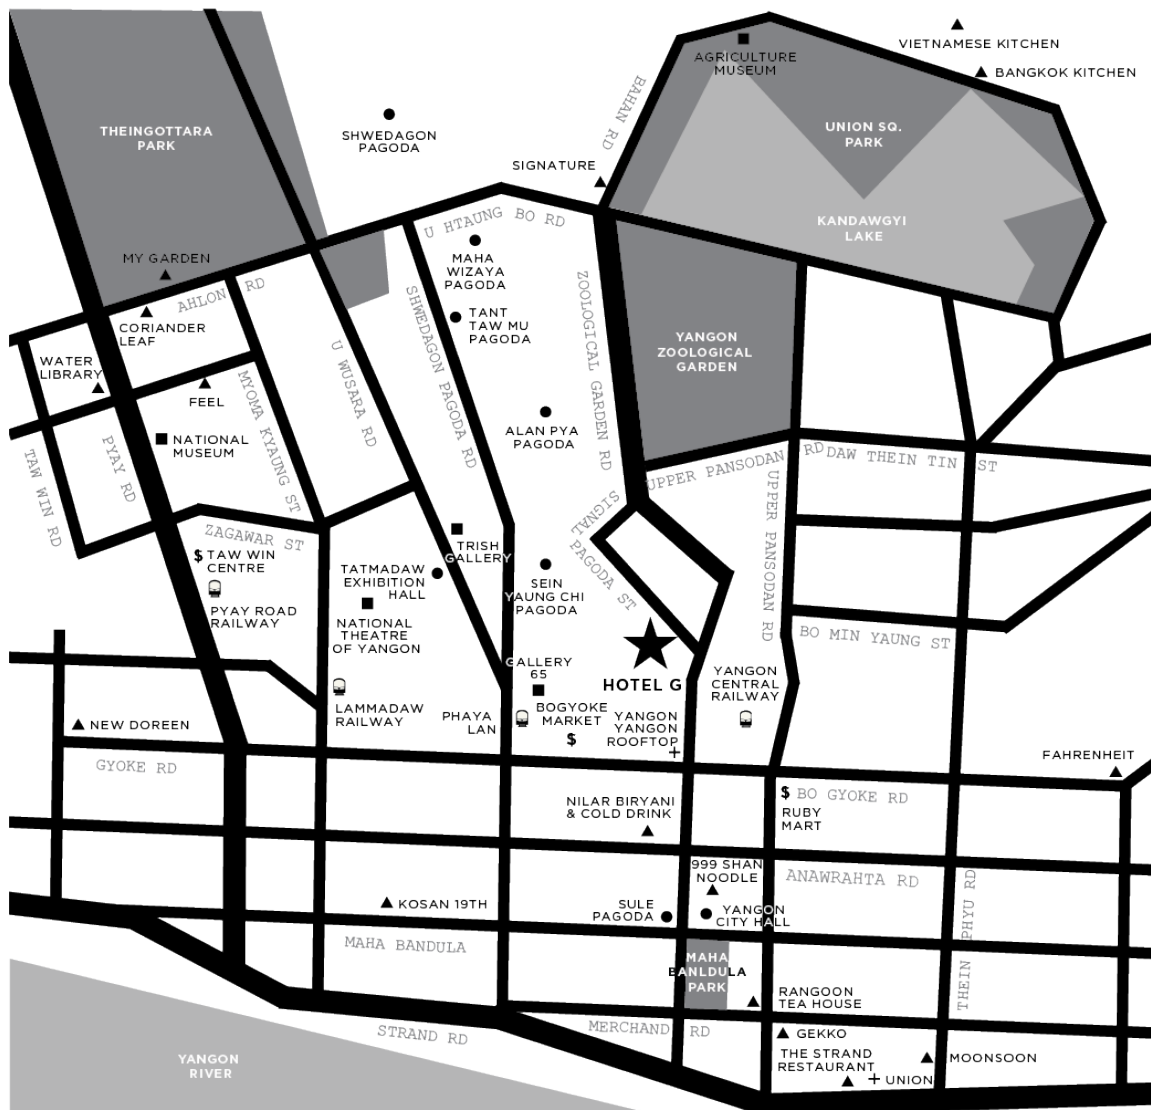

GET TO
HOTEL G
YANGON

OPTION 1

Private Car organized by Hotel G Yangon for a 25 USD charge per way. Includes complimentary mobile phone and Wi-Fi usage on board.

Estimated time: 30-45 minutes depending on traffic

OPTION 2

Taxi from Airport to Hotel G for 12,000 MMK per way.

Estimated time: 30 - 45 minutes depending on traffic

GET TO HOTEL G YANGON

OUR LOCATION

No. 5 Alan Pya Pagoda Street, Yangon, Myanmar

\$ SHOPPING ▲ RESTAURANT/CAFE + BAR ■ MUSEUM/GALLERY ● CULTURAL MONUMENTS 🚉 TRAIN STATION